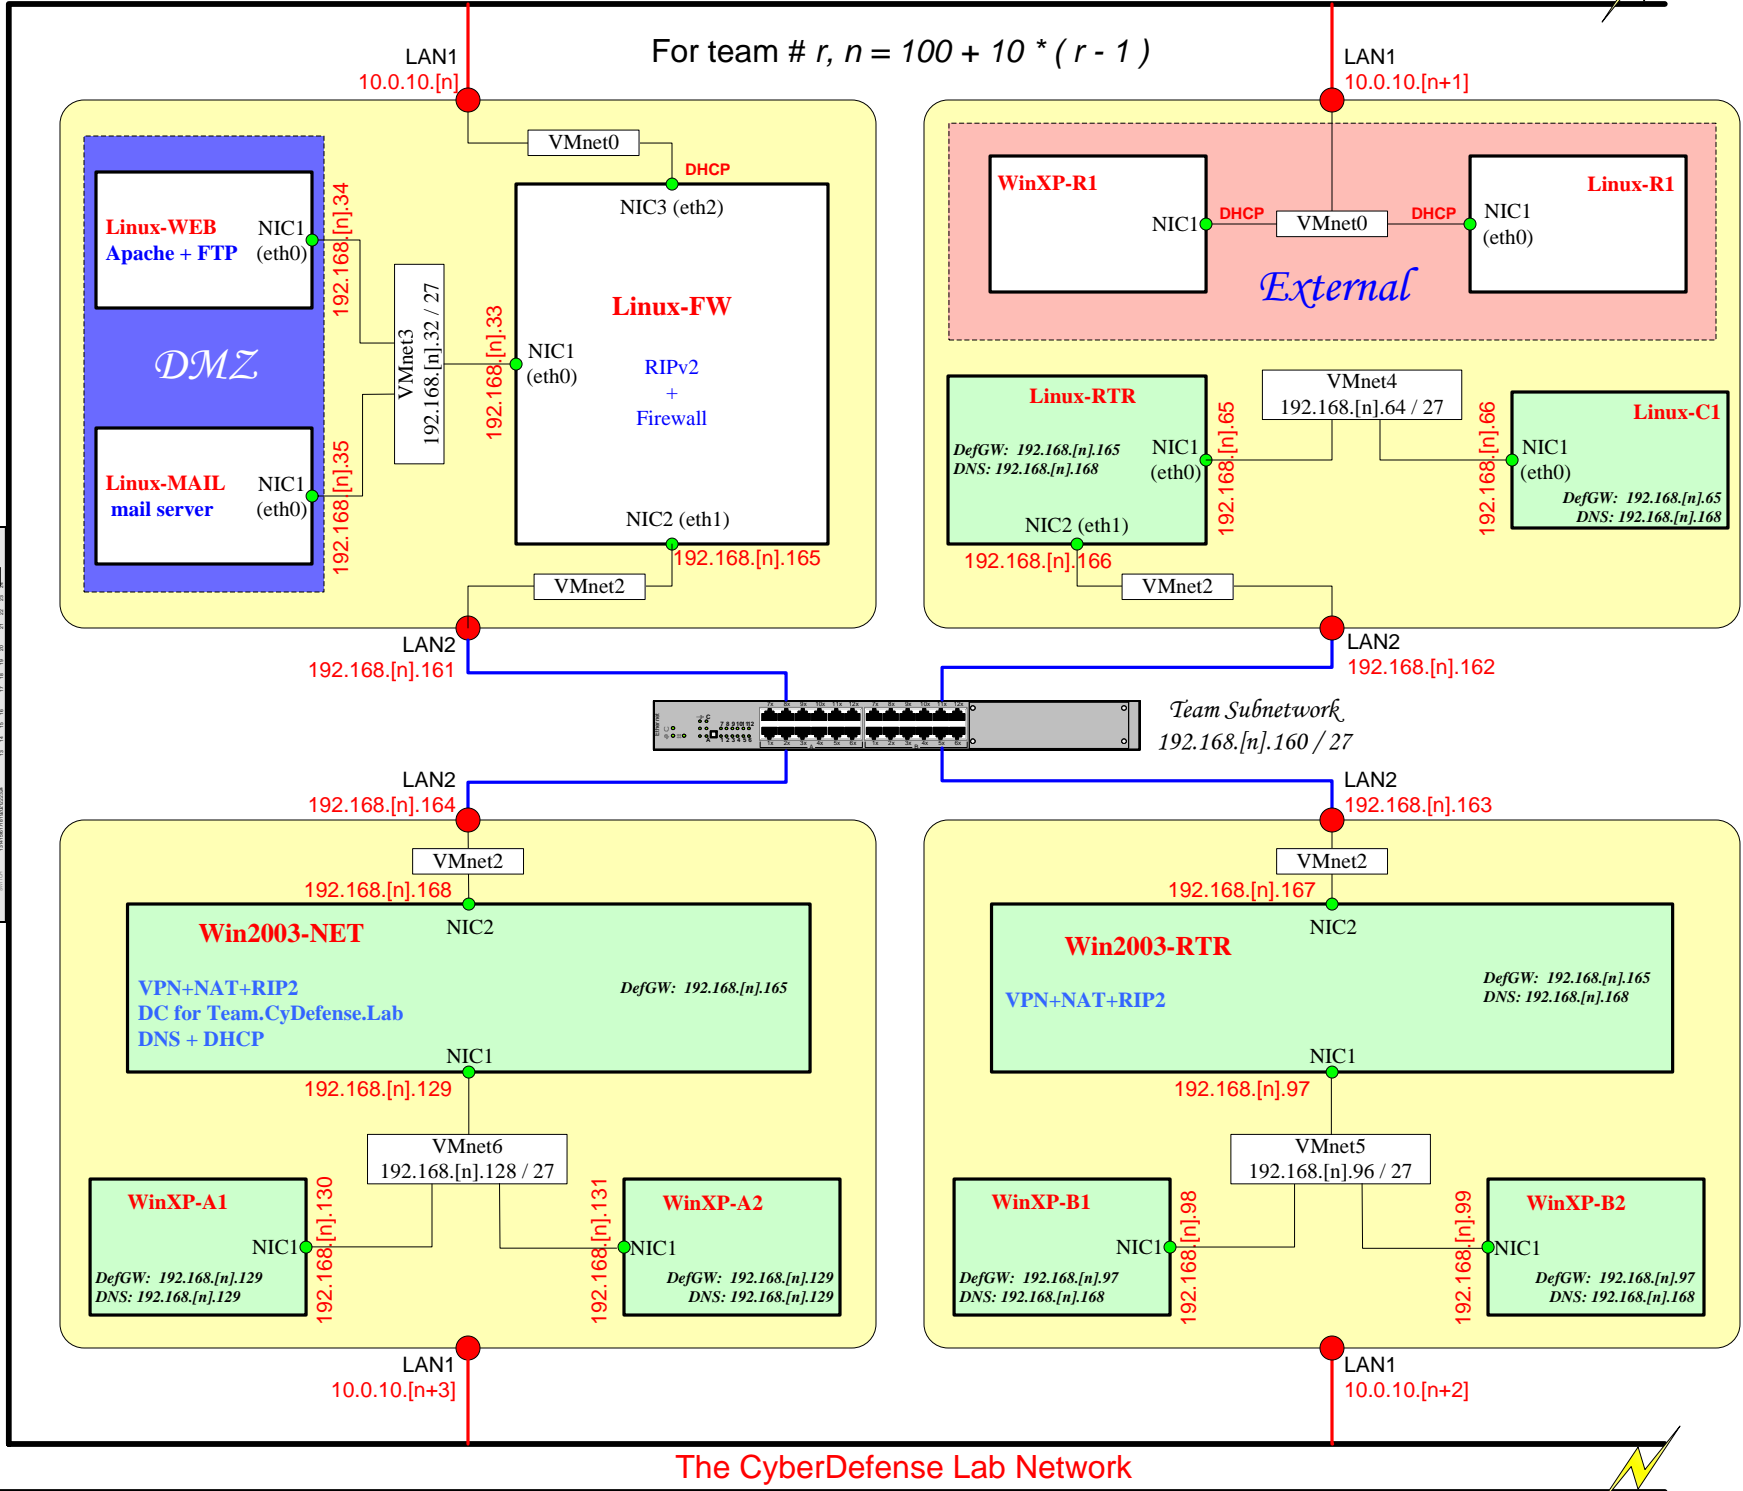

The CyberDefense.Lab Domain (a.k.a CYDEF-LAB)

Domain Controller + DHCP

Internet

CS-ISA

File Server

The CyberDefense Lab Network

For team # r , $n = 100 + 10 * (r - 1)$

The CyberDefense Lab Network